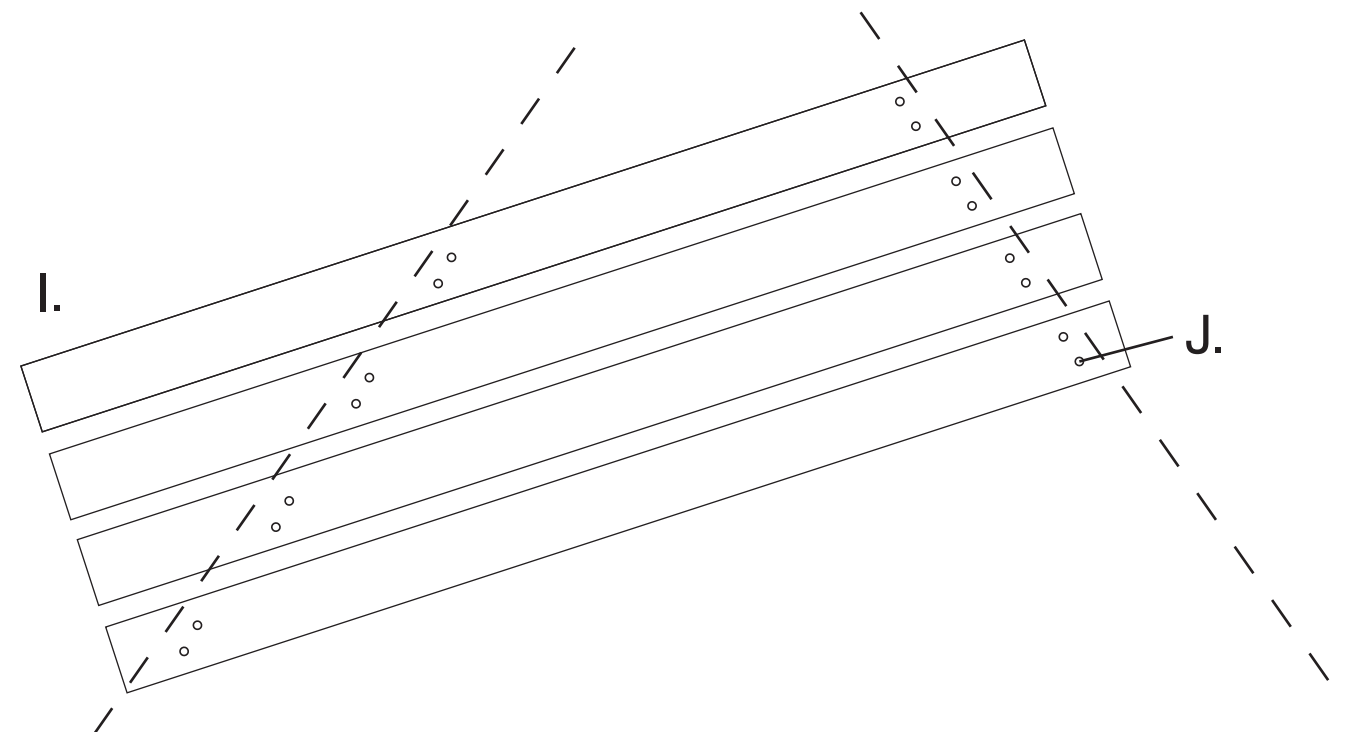

#	component	dimension	material	finish
E	1	Cabinet— Shelf	15 in (back) 25 in (front) X 15 in (deep)	wood	white spray-paint
F	2	Cabinet— Top+Bottom	18 in (back) 28in (front) X 15 in (deep)	22 grade metal	white spray-paint with corner bend at 1.5 in from edge
G	2	Cabinet— Side Panels	22 in X 18 in	22 grade metal	white spray-paint with corner bend at 1.5 in from edge
H	2	Cabinet— Doors	22 in X 15 in	plexiglass	2in circles — routed
I	4	Seat	2X4s — 18 in	wood	grey stain — cut to fit
J	16	Hardware	1 1/2 in	steel Chicago screws	
K	1	Sign	20 in diameter	wood	spray paint with stencil
L	1	Sign—Post	96 in	0.5 in square metal tube	none
M	2	Sign	1.5 in X 3 in	metal	attach with chicago screws

J.